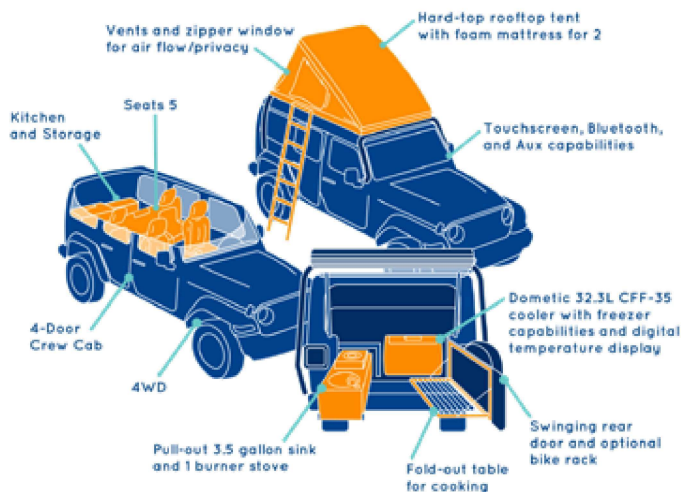

Jeep Camper

As our only 4WD model, the Jeep Camper allows you to embrace adventure and take the road less traveled. Our latest model comes with a rooftop sleeper tent, the option to add on a swinging hitch rack for your bikes, and a custom-built kitchenette with one burner stove, sink, and powered cooler.

- Sleeps 2
- Seats 5
- Average Model Year: 2019
- Fit-out: 2019
- Engine: 3.6 L V6
- Fuel: 8.92L/100km (21 mpg)
- Transmission: Auto

Dimensions

- Length: 4.8 m (15.8 ft)
- Width: 1.83 m (6 ft)
- Height: 2.62 m (8.6 ft)
- Ground Clearance: 25.4 cm (10 in)
- Storage: Back Seats (no other storage space if people are in the back seats)

Living Equipment

- 34L (9 Gal) electric fridge
- 13.2L (3.5 Gal) fresh water tank
- Sink with running water
- 1-burner stove
- Small fold down table

Bed Size

- Double: 210 cm (83 in) x 130 cm (51 in) x 92 cm (36 in)

Vehicle Features

- 5 seatbelts (2 passengers comfortably)
- Trunk door opens vertically and swings open
- A/C vents and heater (requires engine to be running)
- AM/FM stereo, CD, USB port, Bluetooth, aux input
- Optional swinging hitch rack for bikes
- Smokefree